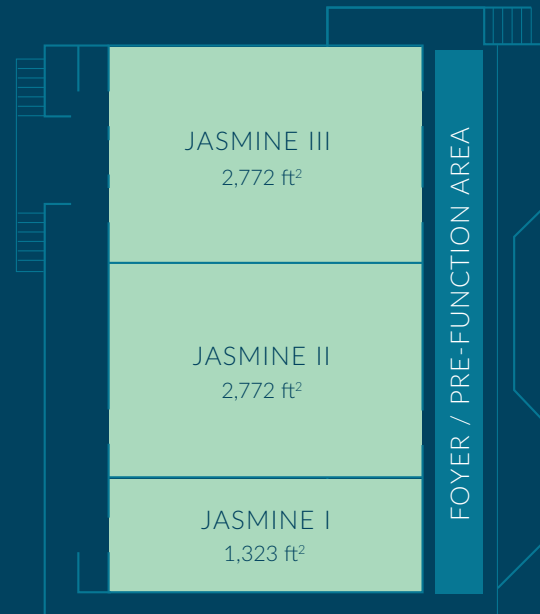

SPECS & CAPACITY

Orchid Room

THEATRE
60

CLASSROOM
40

RECEPTION
70

BANQUET
60

TOTAL FT²
1148

SIZE (LXW)
41 ft x 28 ft

CEILING HEIGHT
8 ft.

8 X 10 BOOTHS
8

SPECS & CAPACITY

Naupaka Terrace and Plumeria Room

CONFERENCE

20

RECEPTION

70

BANQUET

60

TOTAL FT²

1575

SIZE (LXW)

30 ft x 20 ft

CEILING HEIGHT

8 ft.

SPECS & CAPACITY

Jasmine Ballroom

THEATRE
500

CLASSROOM
350

RECEPTION
500

BANQUET
450

TOTAL FT²
8611

SIZE (LXW)
109 ft x 79 ft