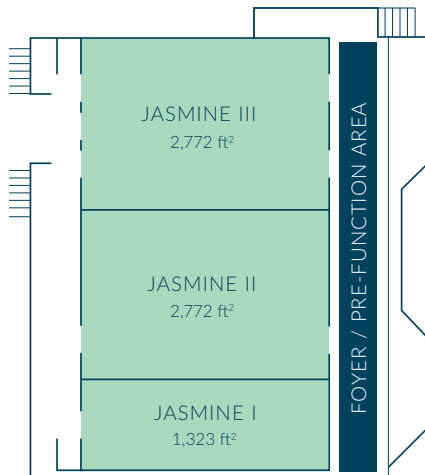

Jasmine Ballroom

The 8,611 ft² Jasmine Ballroom is perfect for shows, banquets, and large group events. Moveable air walls reconfigure this spacious area into 3 function rooms and 1,744 ft² of pre-function space.

Total ft ²	8,611	Theatre	500
Size (L x W)	109 ft x 79 ft	Banquet	450
Ceiling Height	12 ft	Reception	500
Classroom	350	8 x 10 Booths	50